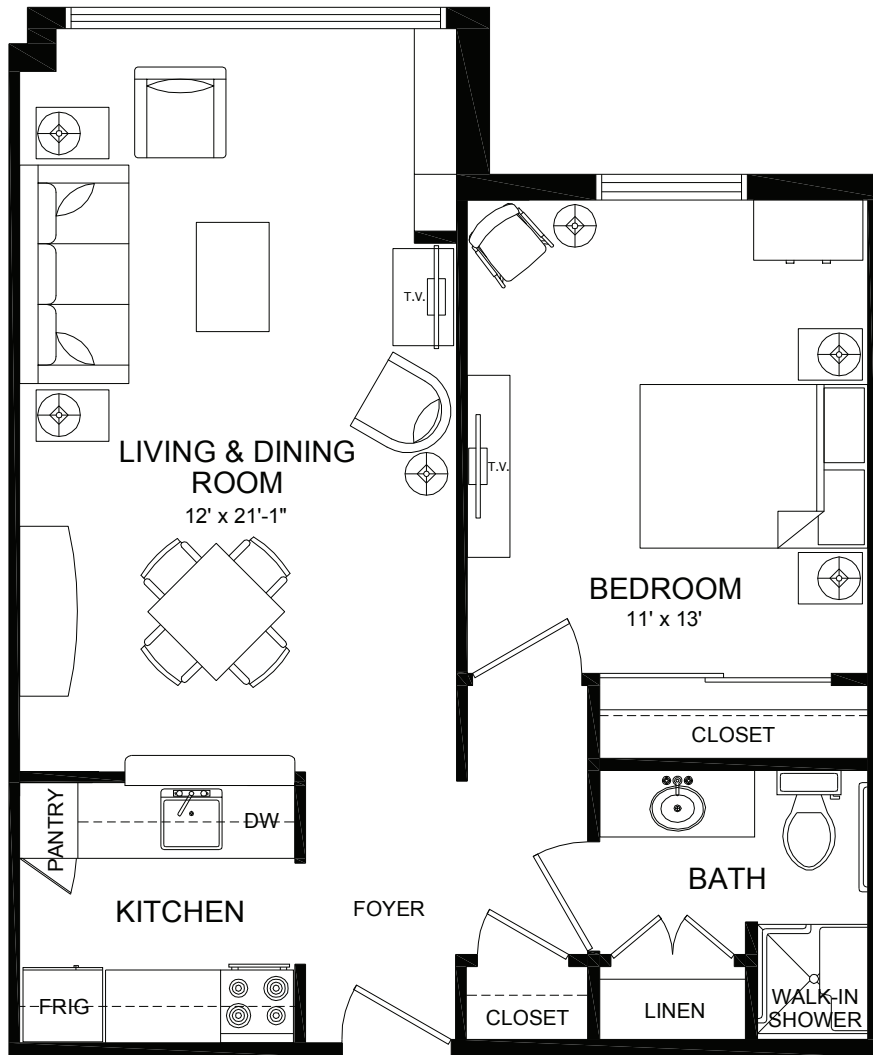

Monticello

One Bedroom | 611 square feet

Our Lady of Peace
Retirement Community

434-973-1155 | our-lady-of-peace.com | 751 Hillsdale Drive | Charlottesville, Virginia 22901
Sponsored by the Catholic Diocese of Richmond.