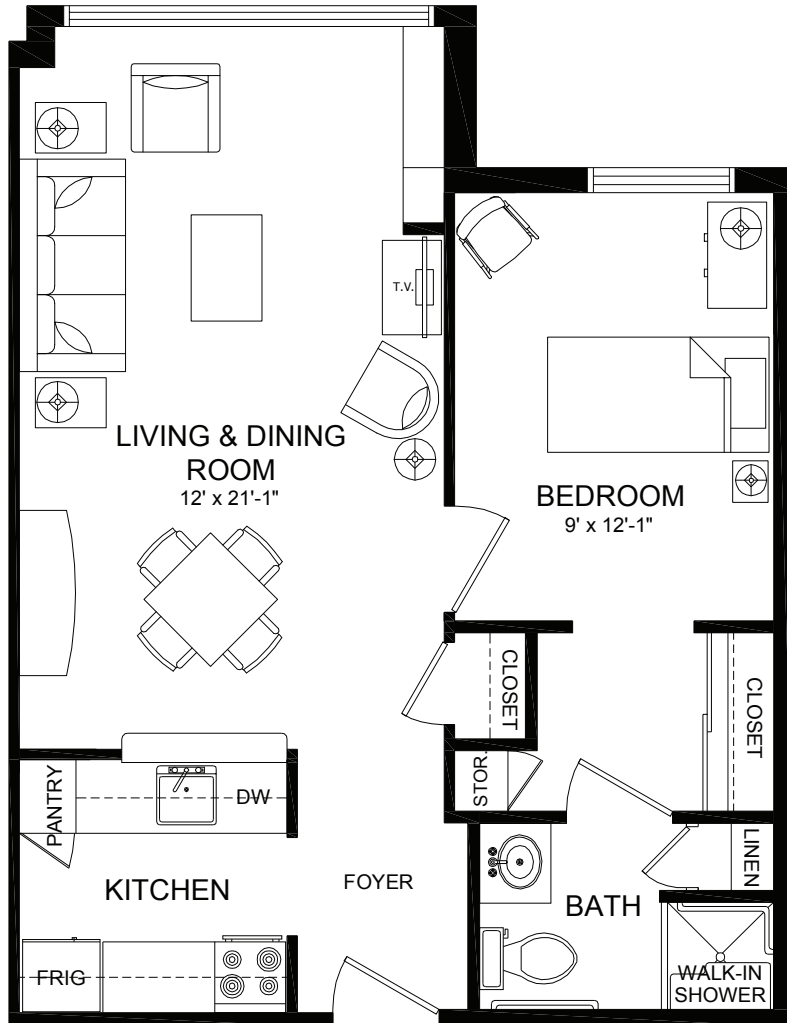

Madison

One Bedroom | 568 square feet

Our Lady of Peace
Retirement Community

434-973-1155 | our-lady-of-peace.com | 751 Hillsdale Drive | Charlottesville, Virginia 22901
Sponsored by the Catholic Diocese of Richmond.