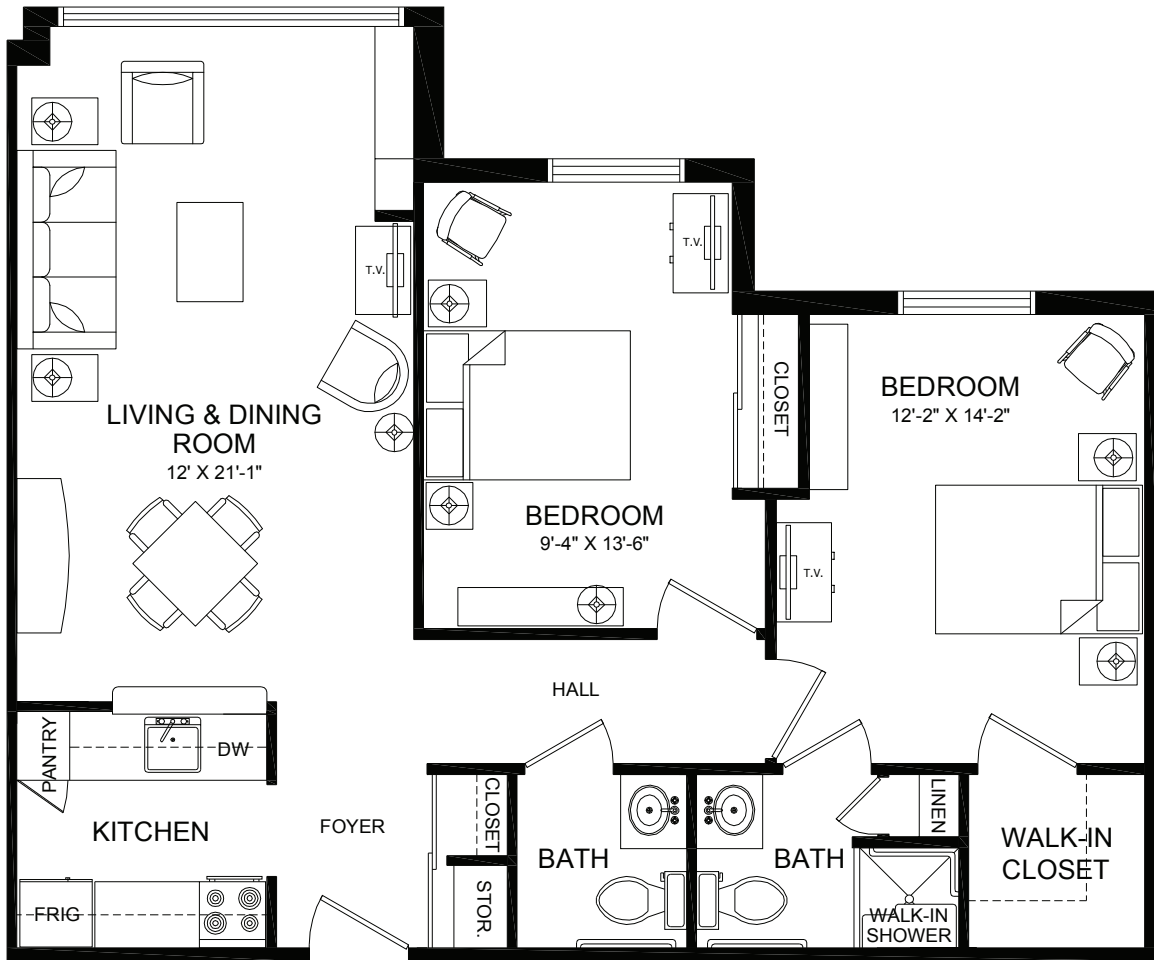

Montpelier

Two Bedroom | 846 square feet

Our Lady of Peace
Retirement Community

434-973-1155 | our-lady-of-peace.com | 751 Hillsdale Drive | Charlottesville, Virginia 22901
Sponsored by the Catholic Diocese of Richmond.