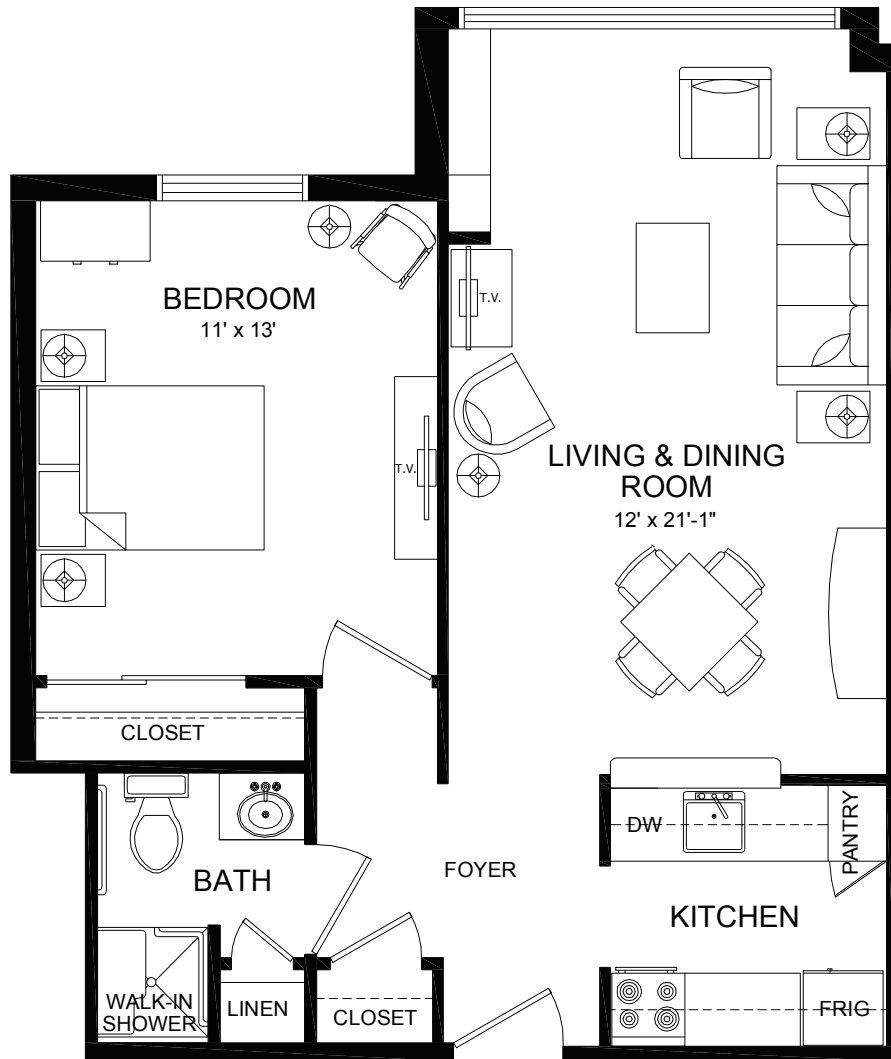

# Monroe

One Bedroom | 577 square feet

*Our Lady of Peace*  
Retirement Community

434-973-1155 | [our-lady-of-peace.com](http://our-lady-of-peace.com) | 751 Hillsdale Drive | Charlottesville, Virginia 22901  
Sponsored by the Catholic Diocese of Richmond.