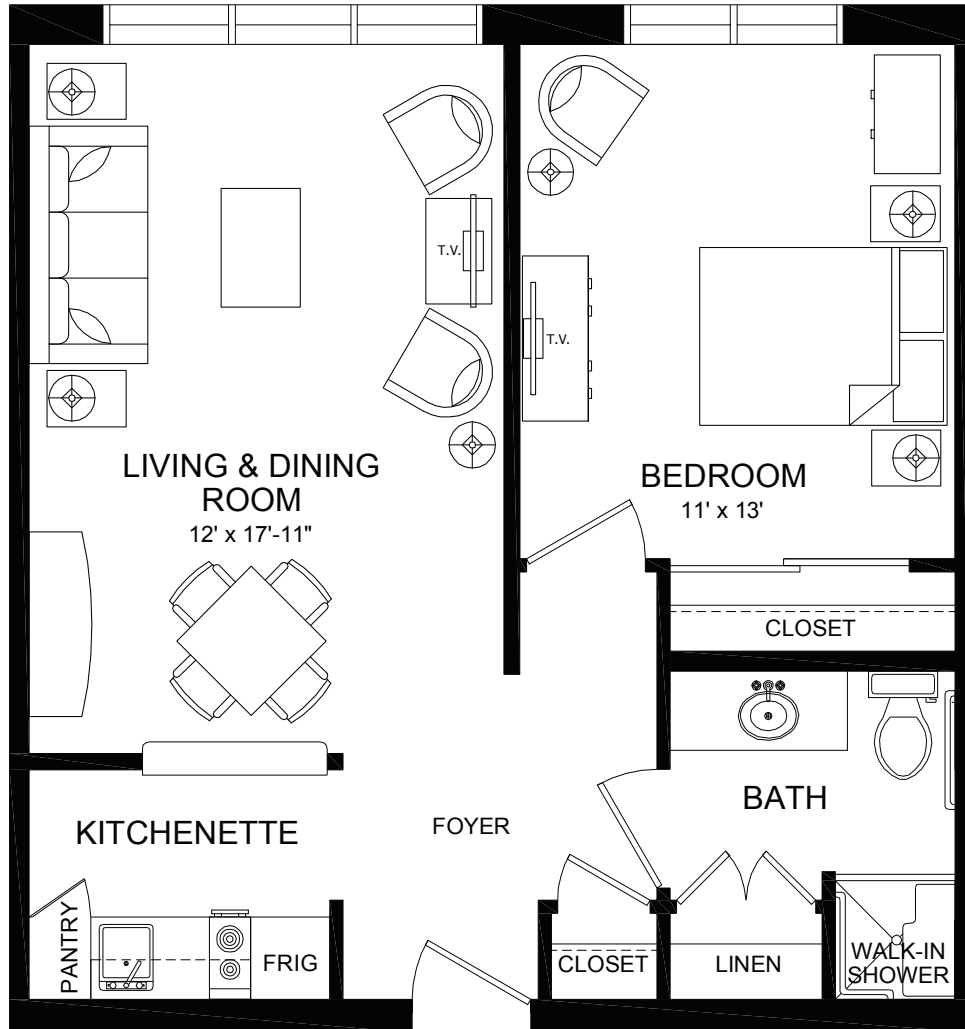

Jefferson

One Bedroom | 556 square feet

Our Lady of Peace
Retirement Community

434-973-1155 | our-lady-of-peace.com | 751 Hillsdale Drive | Charlottesville, Virginia 22901
Sponsored by the Catholic Diocese of Richmond.