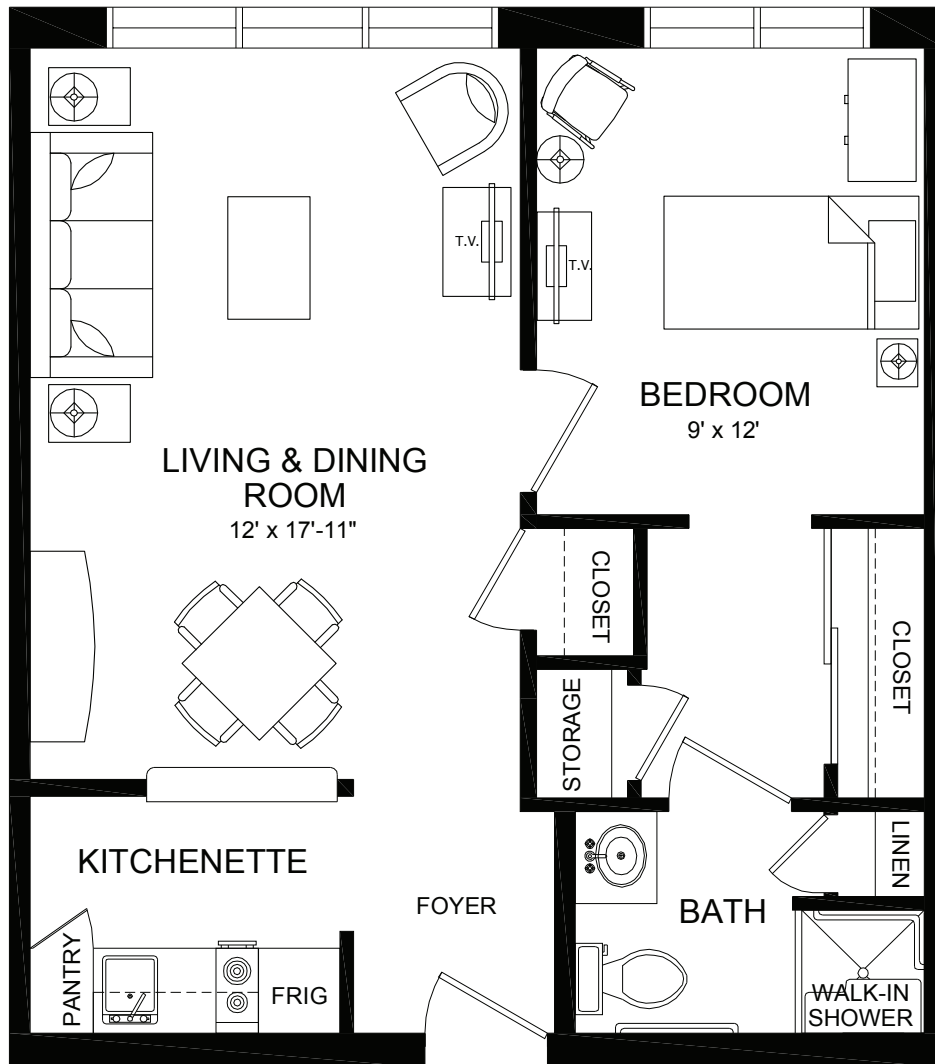

Ash Lawn

One Bedroom | 508 square feet

Our Lady of Peace
Retirement Community

434-973-1155 | our-lady-of-peace.com | 751 Hillsdale Drive | Charlottesville, Virginia 22901
Sponsored by the Catholic Diocese of Richmond.