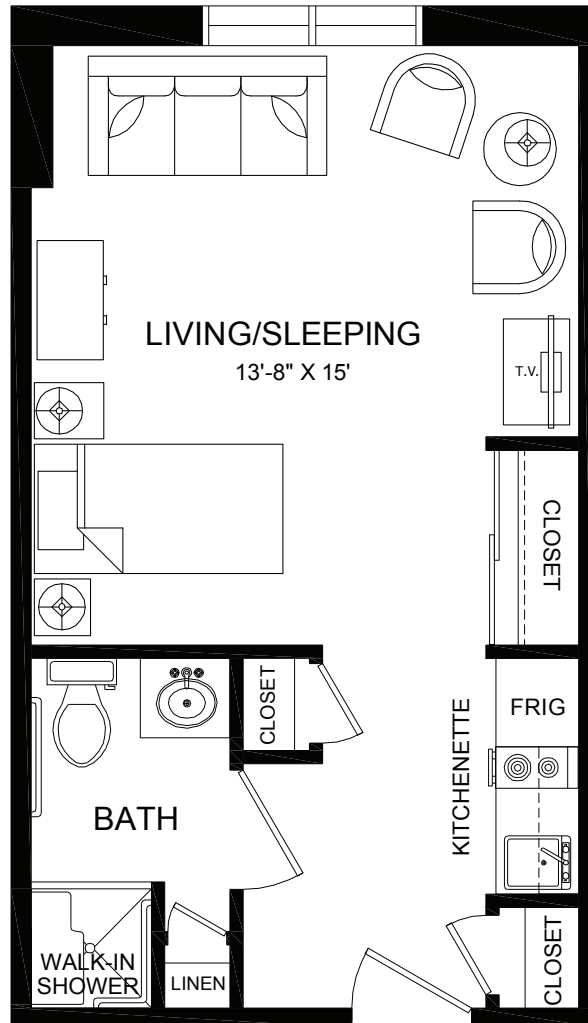

# Albemarle

Studio | 325 square feet

*Our Lady of Peace*  
Retirement Community

434-973-1155 | [our-lady-of-peace.com](http://our-lady-of-peace.com) | 751 Hillsdale Drive | Charlottesville, Virginia 22901  
Sponsored by the Catholic Diocese of Richmond.